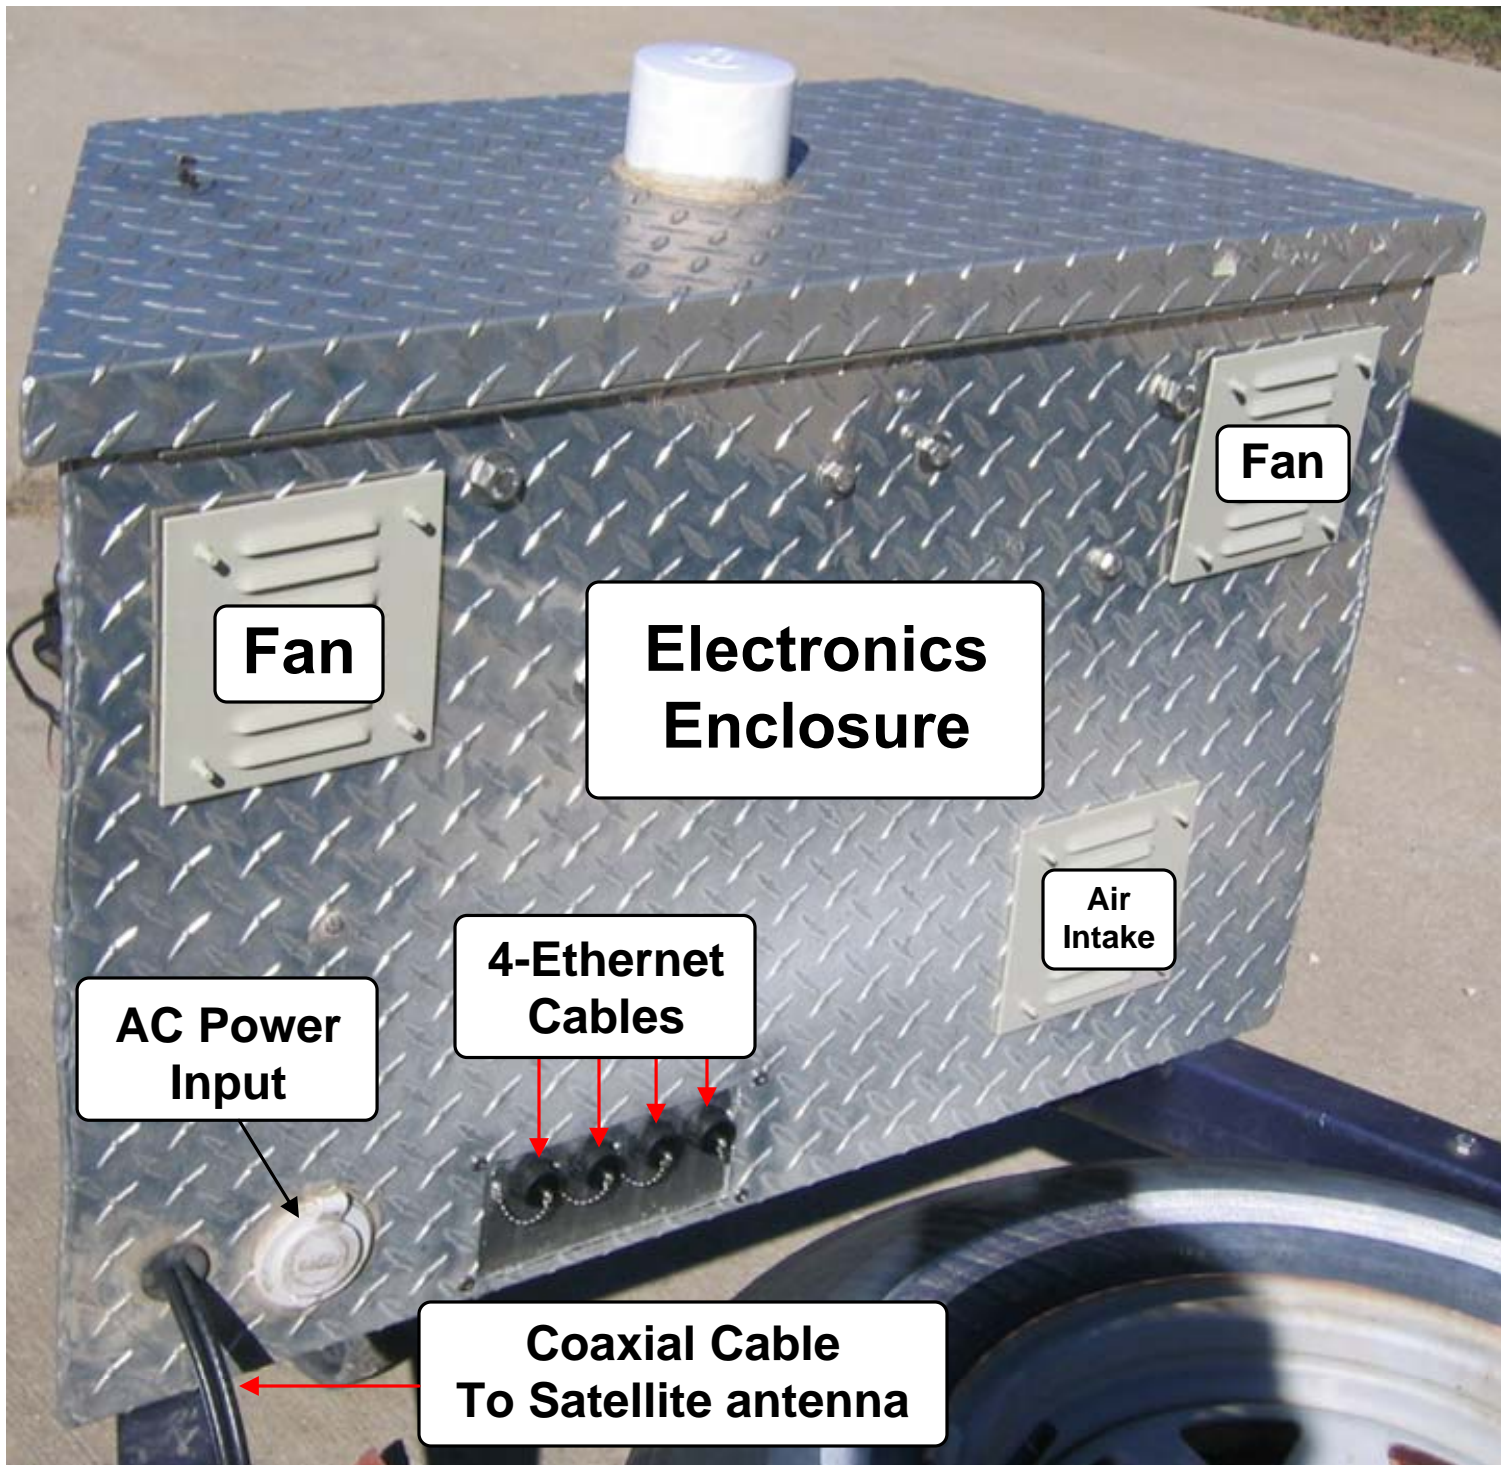

Small Trailer

The satellite trailer is 15-feet in length and 7-feet wide, overall. The trailer width is 7-feet, including wheel wells. The trailer bed is 8-feet long by 6-feet wide. The maximum height of the antenna above ground level is 12-feet.

Fan

Electronics Enclosure

Fan

Air Intake

AC Power Input

4-Ethernet Cables

Coaxial Cable To Satellite antenna