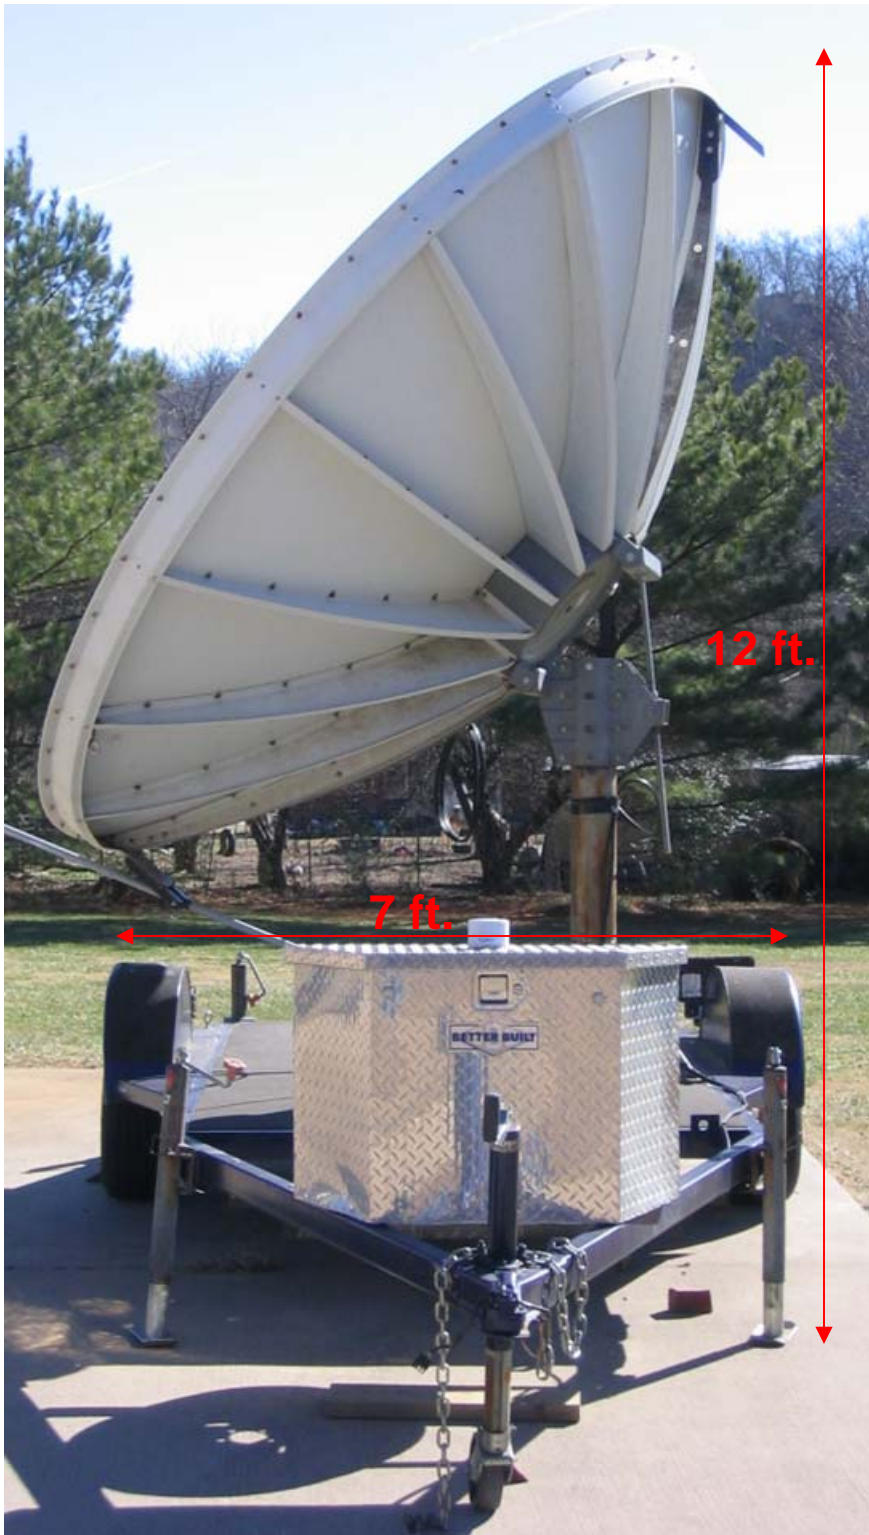

Small Trailer

The satellite trailer is 15-feet in length and 7-feet wide, overall. The trailer width is 7-feet, including wheel wells. The trailer bed is 8-feet long by 6-feet wide. The maximum height of the antenna above ground level is 12-feet.

Fan

Electronics Enclosure

Fan

Air Intake

AC Power Input

4-Ethernet Cables

Coaxial Cable To Satellite antenna