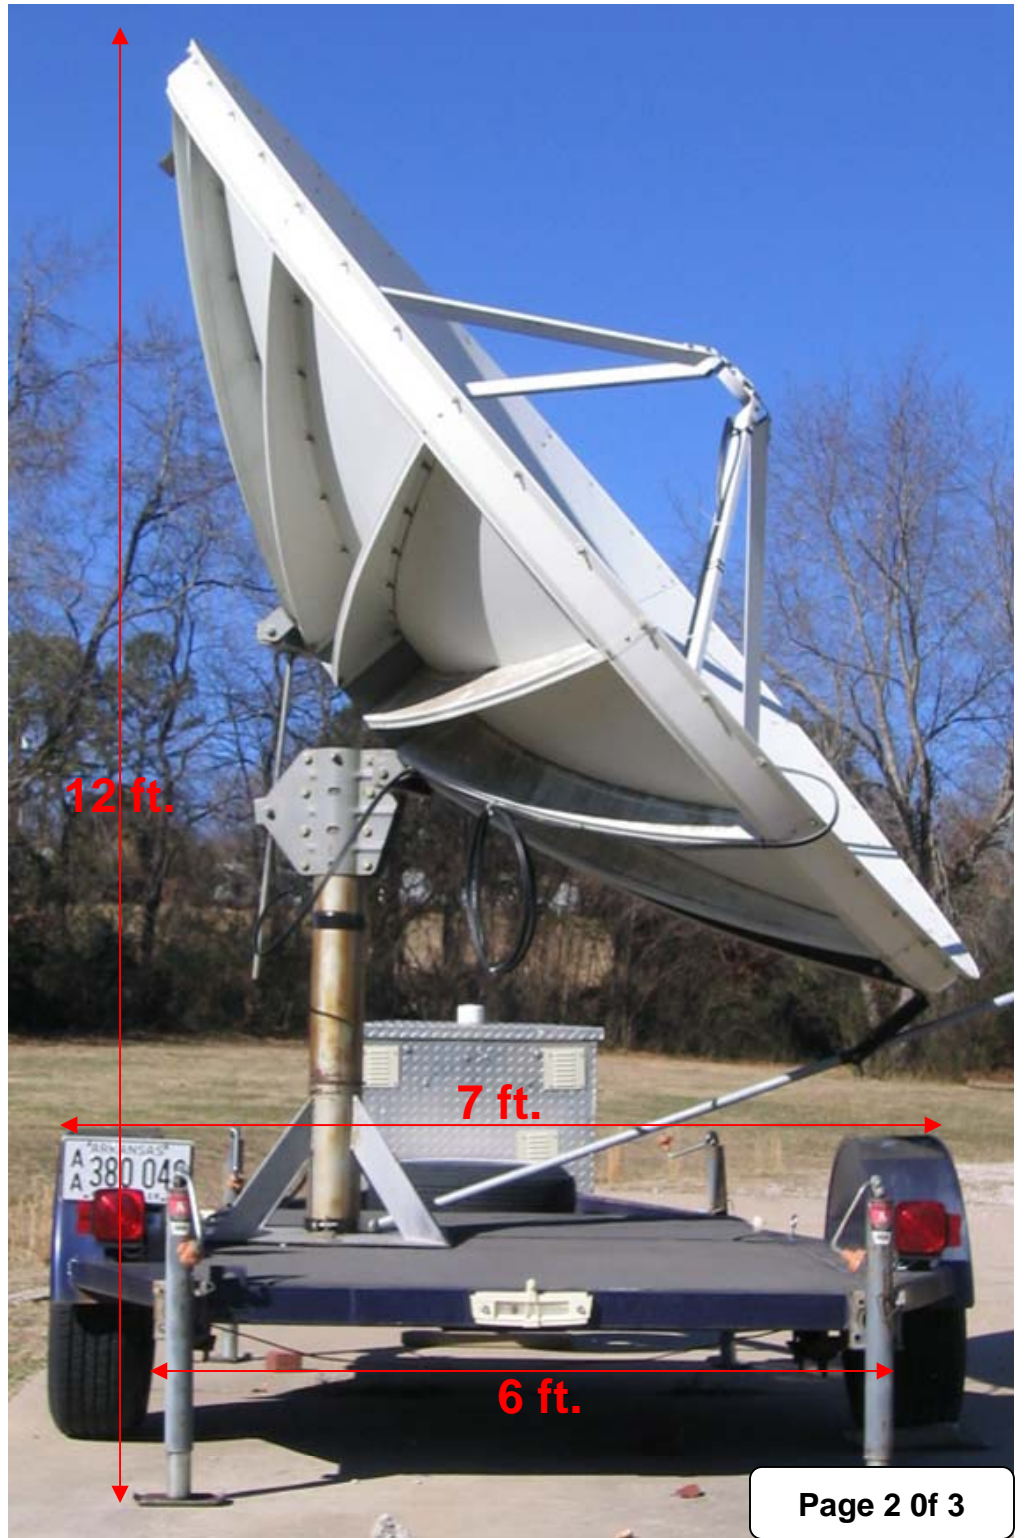

Small Trailer

The satellite trailer is 15-feet in length and 7-feet wide, overall. The trailer width is 7-feet, including wheel wells. The trailer bed is 8-feet long by 6-feet wide. The maximum height of the antenna above ground level is 12-feet.

Fan

Electronics Enclosure

Fan

Air Intake

AC Power Input

4-Ethernet Cables

Coaxial Cable To Satellite antenna